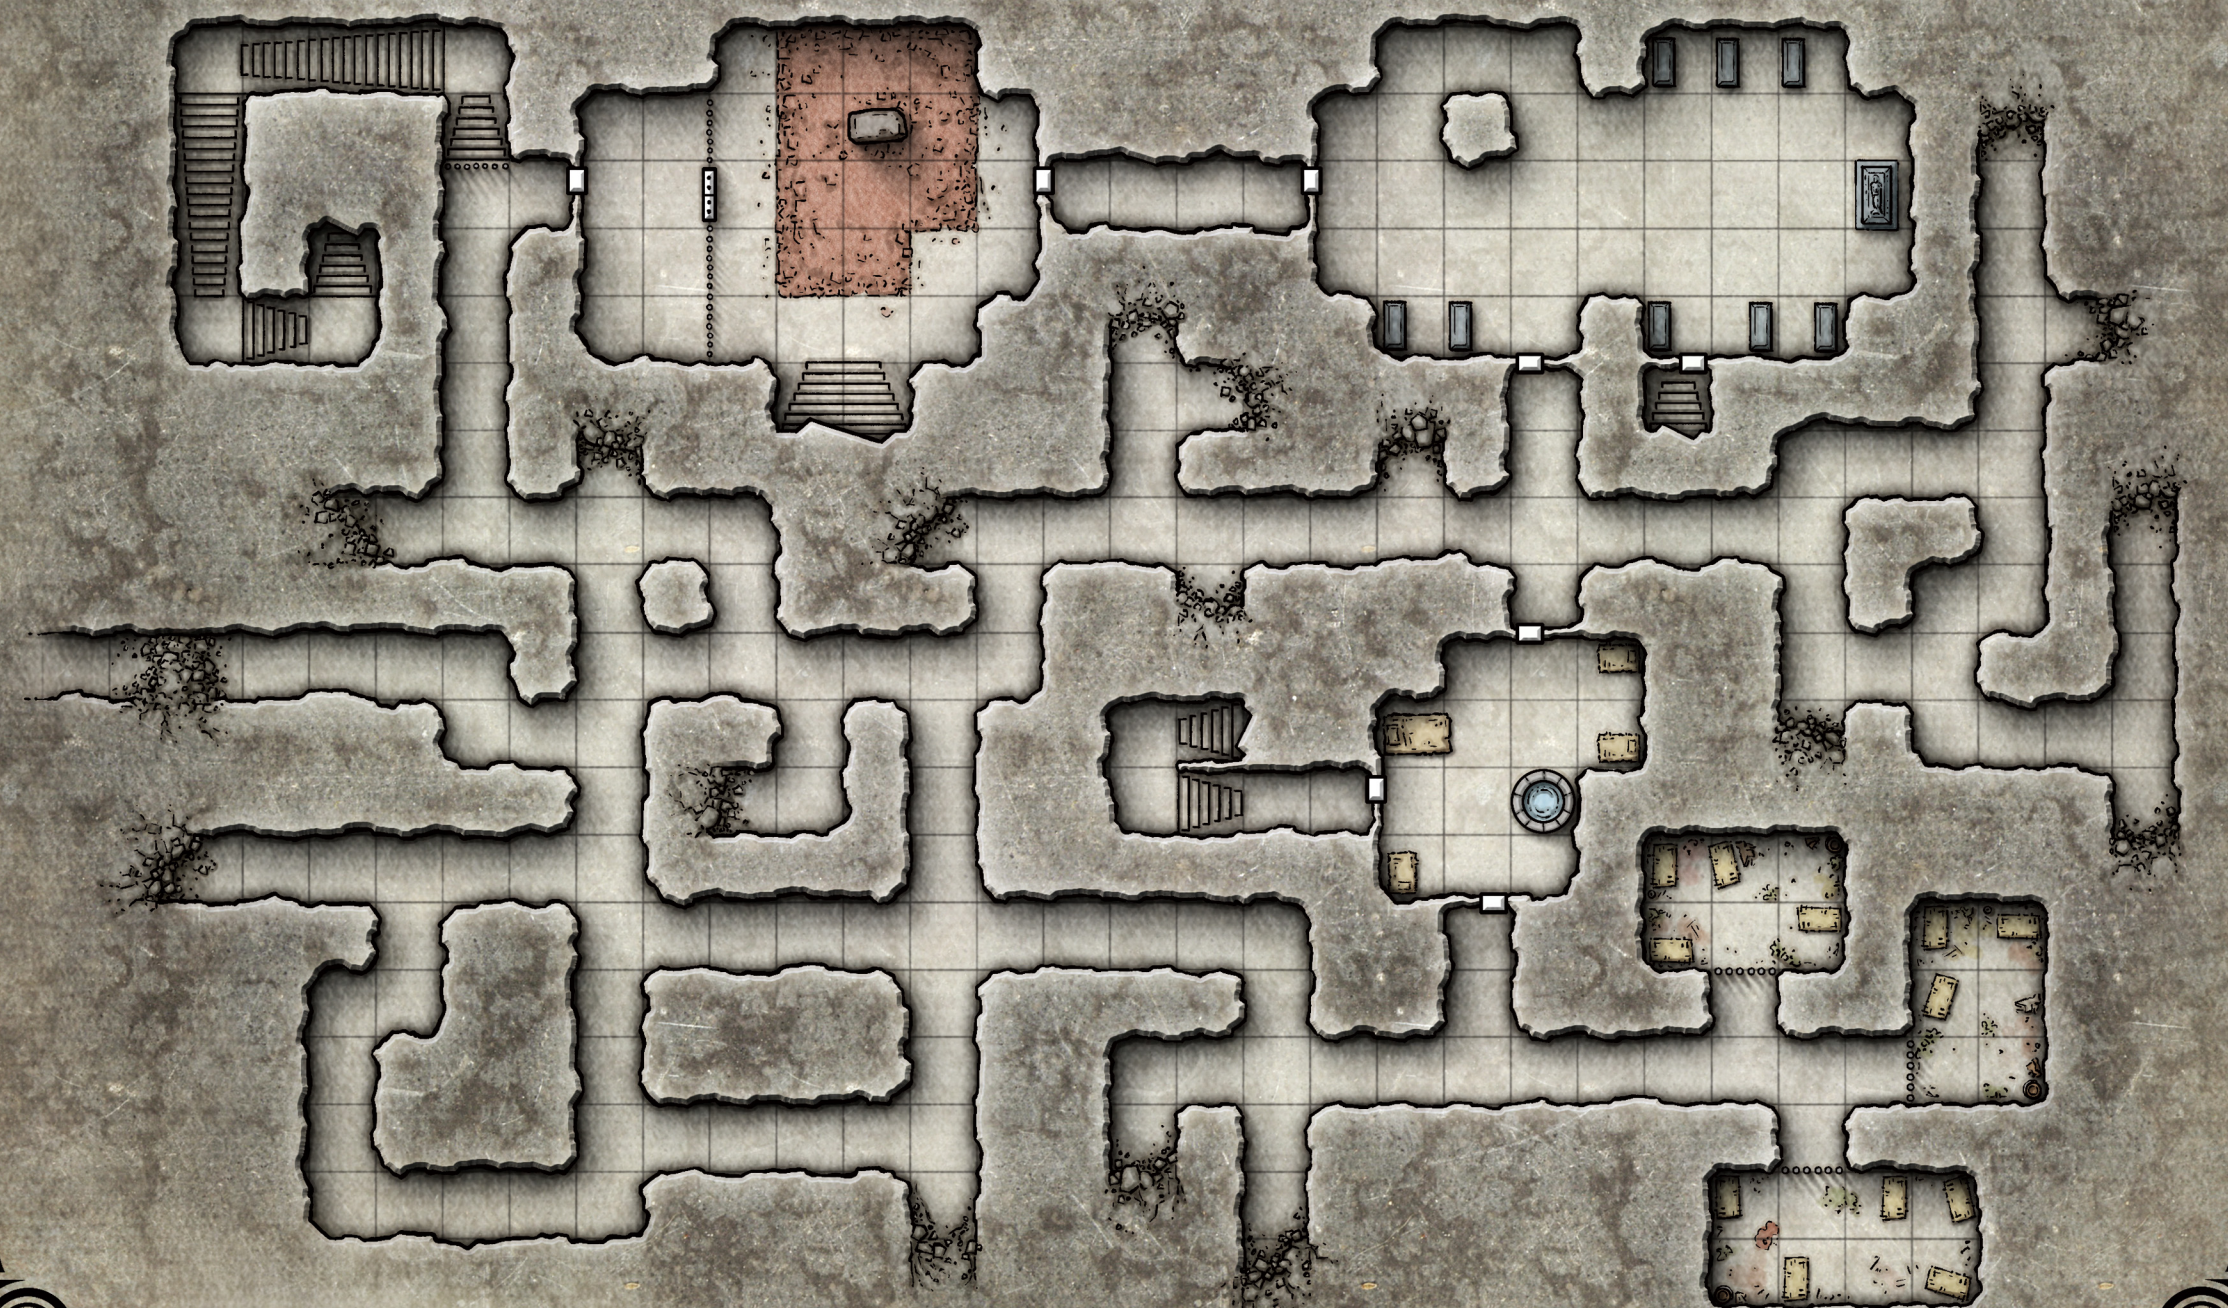

SACRED STONE MONASTERY

1 square = 10 feet

SACRED STONE MONASTERY